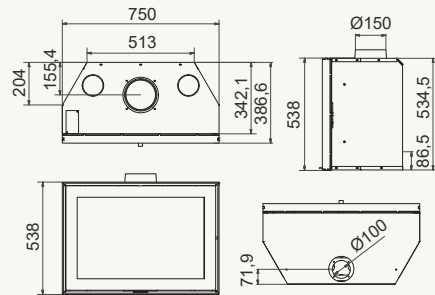

WAN 2068 Black Edition: | 8-10 kW

WAN 2075 Black Edition: | 7-9 kW

wanders
fires & stoves

S 68 / 75 front

S 68 front

S 75 front

S 75 front

S68 front: Black | 6-8 kW