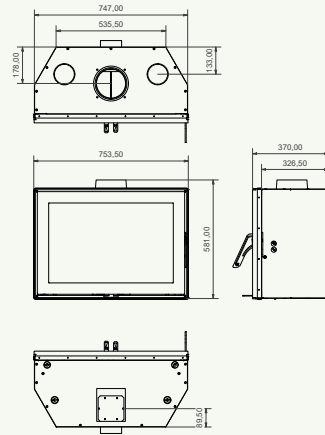

WAN 2075 front

WAN 2060 front

WAN 2075 front

WAN 2060 with 4-sided frame

Door handle WAN

WAN 2060 front: Black | 5-7 kW

WAN 2068 front: Black | 8-10 kW

WAN 2075 front: Black | 7-9 kW