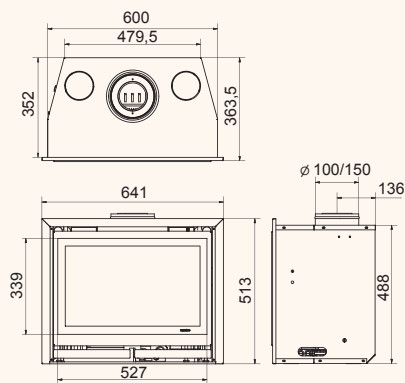

Square 40G

Square 40G Wall

Square 40G Wall

Black | In: 5,3 kW

wanders
fires & stoves

Square 60G

Square 60G front

Square 60G left/right