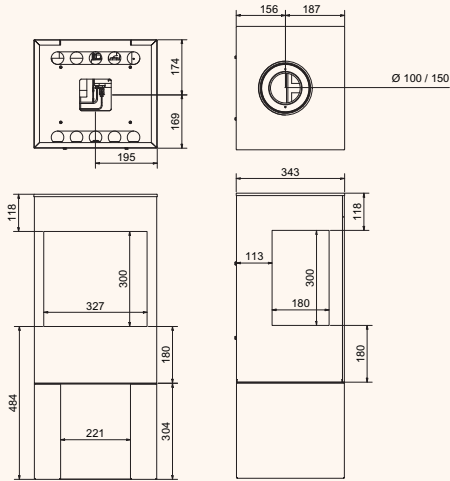

Onyx Base

Onyx Original

Onyx | In: 5,3 kW

- $\varnothing 100/150$
- 91,2%
- Smartphone icon
- Flame icon
- Flame icon
- Flame icon
- Lock icon
- Wi-Fi icon
- Thermometer icon
- Flame icon

Energy efficiency scale:

- A++
- A+ (indicated by an arrow)
- A
- B
- C
- D
- E
- F
- G

wanders
fires & stoves