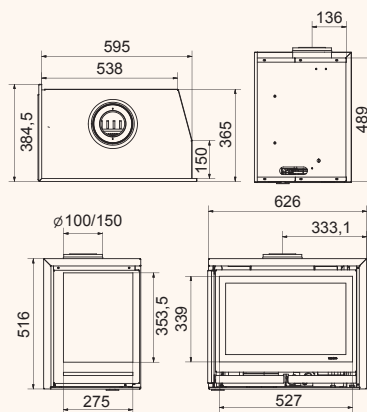

Square 40G

Square 40G Wall

Square 40G Wall

Black | In: 5,3 kW

wanders
fires & stoves

Square 60G

Square 60G front

Square 60G left/right