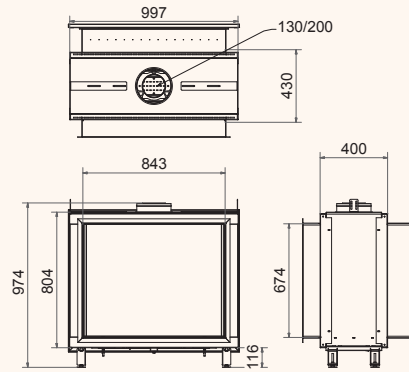

Douglas inside/outside