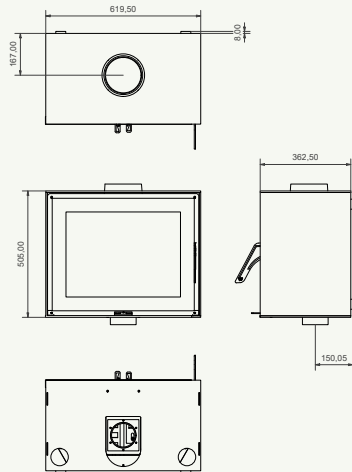

WAN 2060 /2068*/ / 2075*

Black Edition

* in development

WAN 2060 Black Edition