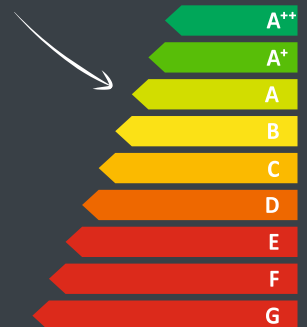

Black Diamond

Black Pearl: Black | 8-10 kW

Black Diamond: Black | 8-10 kW

wanders
fires & stoves

WAN 2060 /2068*/ / 2075*

front

* in development

WAN 2060 front

wanders
fires & stoves

WAN 2060 /2068*/ / 2075*

Black Edition

* in development

WAN 2060 Black Edition

WAN 2075 Black Edition

WAN 2060 Black Edition

WAN 2060 Black Edition: | 5-7 kW