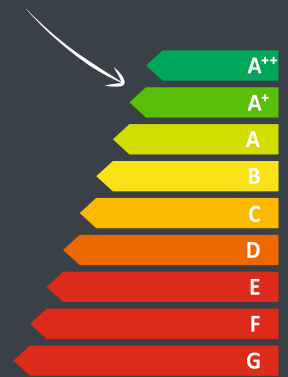

wanders
fires & stoves