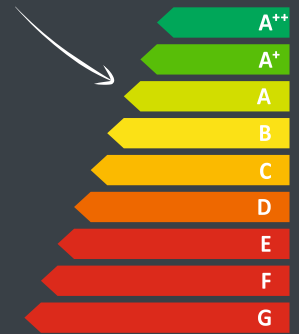

wanders
fires & stoves