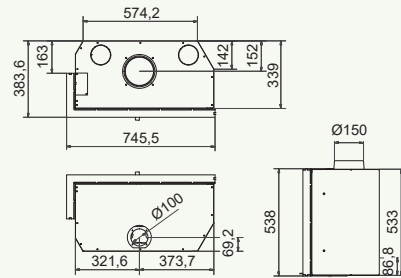

S 60 / 75 corner

S 75 corner