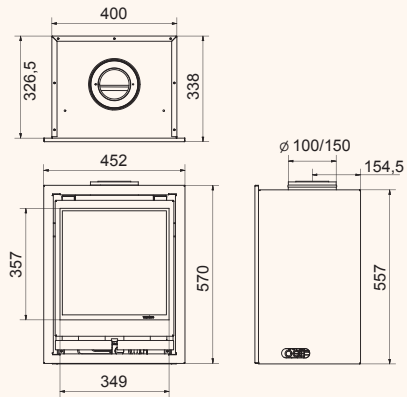

Square 40G

Square 40G