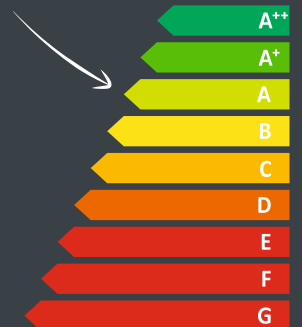

Black | In: 10,0 kW

ECO

wanders
fires & stoves

Danta 500 / 800

Danta 500

Danta 800

Danta 500 ABCDE

Danta 800 AE

Danta 800 ABCDE

Danta 500 AB

Danta 500: Black | In: 6,8 kW

Danta 800: Black | In: 9,0 kW

wanders
fires & stoves

Danta 1100 / 1400

Danta 1100

Danta 1400

Black | 6,0 kW

- Ø 100/150
- % 91,8
- Smart control
- Flameless
- Lock
- Wi-Fi
- Flameless
- Control

ECO

Energy efficiency scale from A++ to G. An arrow points to the A+ level.

wanders
fires & stoves

Square 40G