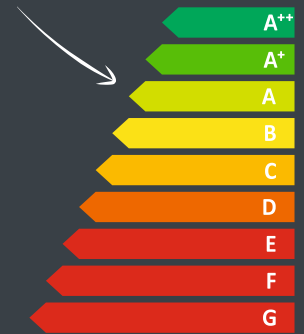

wanders
fires & stoves