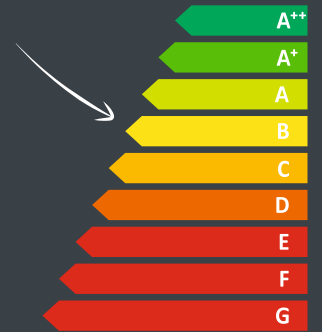

Koto

Koto inside/outside

Koto

Koto

Koto inside/outside

Koto

Black | In: 11,7 kW

ECO