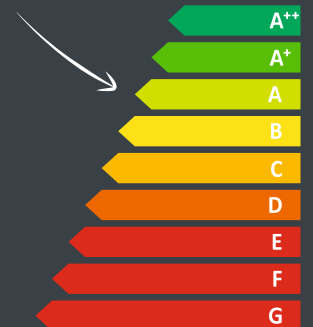

wanders
fires & stoves

WAN 2060 /2068*/ / 2075*

Black Edition

* in development

WAN 2060 Black Edition

WAN 2075 Black Edition

WAN 2060 Black Edition

WAN 2060 Black Edition: | 5-7 kW

WAN 2068 Black Edition: | 8-10 kW

WAN 2075 Black Edition: | 7-9 kW

wanders
fires & stoves

S 68 / 75 front

S 68 front

S 75 front

S 75 front

S68 front: Black | 6-8 kW