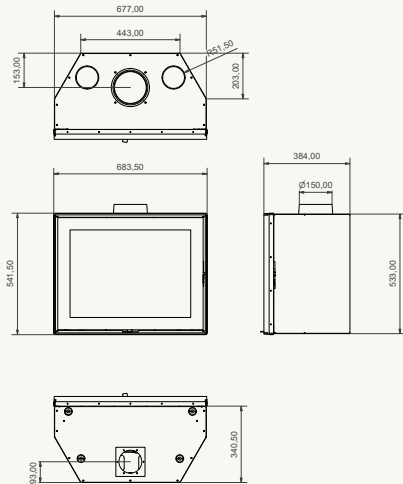

WAN 2068 Black Edition: | 8-10 kW

WAN 2075 Black Edition: | 7-9 kW

wanders
fires & stoves

S 68 / 75 front

S 68 front

S 75 front

S 75 front

S68 front: Black | 6-8 kW