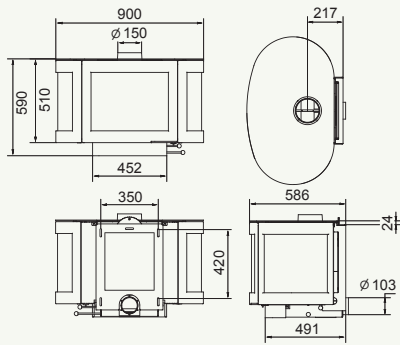

Black Pearl / Black Diamond

Black Pearl

Black Diamond