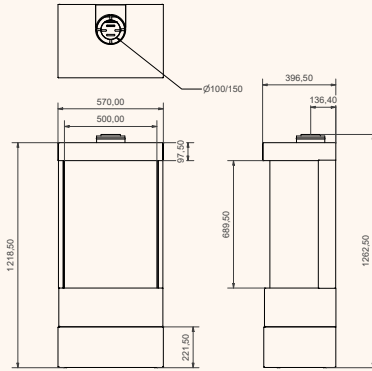

Larix

Larix base

Lenga 500 ABE

Black | 6,0 kW

- Ø 100/150
- % 91,8
- Smart control
- Flameless
- Lock
- Wi-Fi
- Flameless
- Control

ECO

Energy efficiency scale from A++ to G. An arrow points to the A+ level.

wanders
fires & stoves