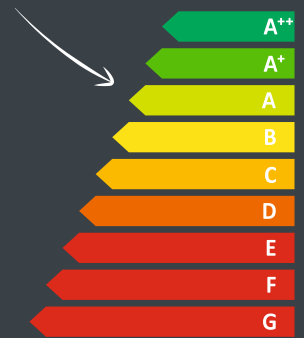

Tali F

Tali XL

Tali 3 XL

Tali Vlak

Tali F White

Tali | In: 6,2 kW

- Ø 100/150
- % 91,7
- Smartphone icon
- Flame icon
- Flame icon
- Flame icon
- Lock icon
- Wi-Fi icon
- Thermometer icon
- Flame icon

wanders
fires & stoves

Energy efficiency scale:

- A++
- A+ (indicated by an arrow)
- A
- B
- C
- D
- E
- F
- G

wanders
fires & stoves

Larix

Larix

Larix base

Lenga 500 ABE

Larix

Black | 6,0 kW

- Ø 100/150
- % 91,8
- Smart control
- Flameless
- Lock
- Wi-Fi
- Flameless
- Control

ECO

Energy efficiency scale from A++ to G. An arrow points to the A+ level.

wanders
fires & stoves

Square 40G

Square 40G

Square 40G Wall

Square 40G Wall

Black | In: 5,3 kW

wanders
fires & stoves

Square 60G

Square 60G front

Square 60G left/right