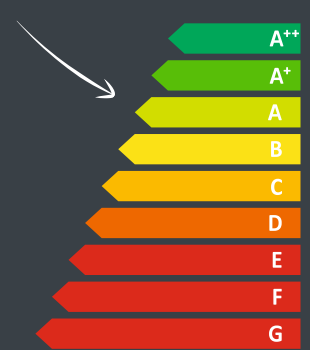

wanders
fires & stoves