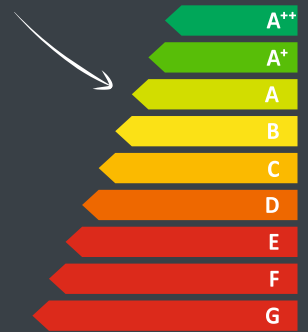

Ø 150 % 76 🔌 ➡ B²

wanders
fires & stoves

Black Pearl / Black Diamond

Black Pearl

Black Diamond

Black Pearl

Black Diamond

Black Pearl

Black Diamond

Black Pearl: Black | 8-10 kW

Black Diamond: Black | 8-10 kW

wanders
fires & stoves

WAN 2060 /2068*/ / 2075*

front

* in development

WAN 2060 front