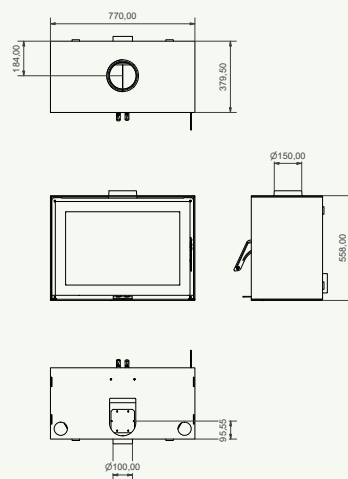

wanders
fires & stoves

WAN 2060 /2068*/ / 2075*

Black Edition

* in development

WAN 2060 Black Edition

WAN 2075 Black Edition

WAN 2060 Black Edition

WAN 2060 Black Edition: | 5-7 kW