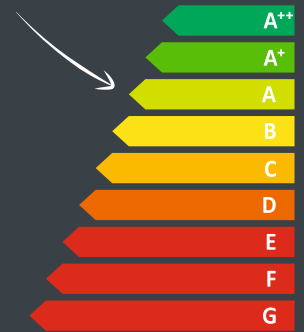

Elm L

Elm L

Elm L

Elm: Black | 5-7 kW

wanders
fires & stoves

Oak

Oak

Oak Concrete Grey

Oak Concrete White

Oak Steel

Black | 4-6 kW

wanders
fires & stoves

Pecan eco

Pecan eco S

Pecan eco M

Pecan eco L