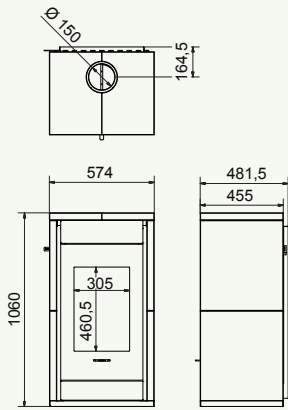

Pecan eco

Pecan eco S