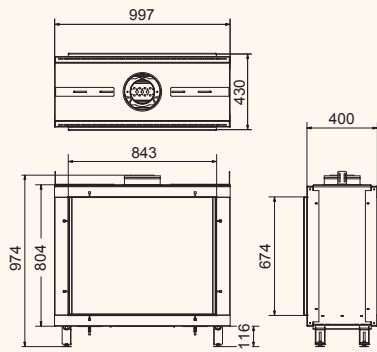

Douglas

Douglas