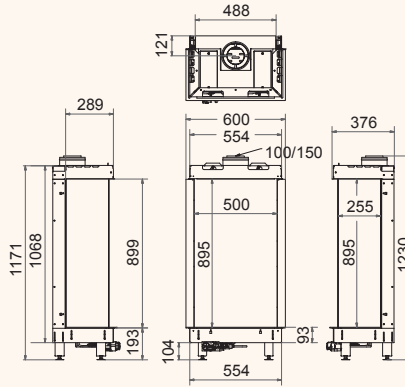

Lenga 500 ABE