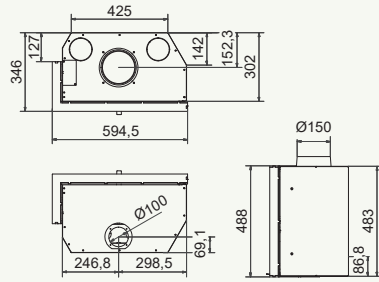

S 60 / 75 corner

S 60 corner