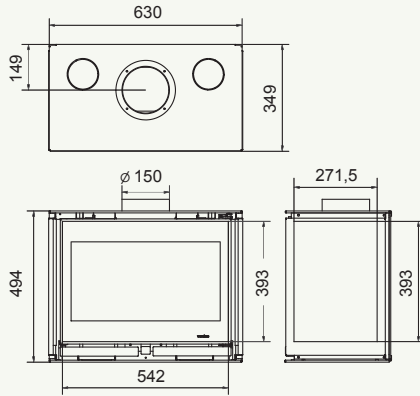

S60 corner: Black | 5-7 kW

S75 corner: Black | 8-10 kW

wanders
fires & stoves

Square 60 / 68 trilateral

Square 60 trilateral

Square 68 trilateral

Square 60 trilateral

Square 60 trilateral Black | 5-7 kW