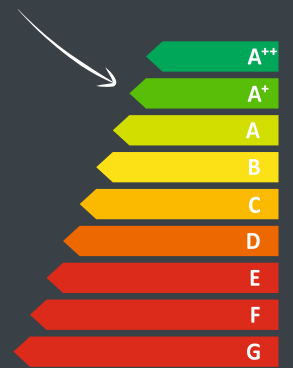

Oak Concrete White

Oak Steel

Black | 4-6 kW

wanders
fires & stoves

Pecan eco

Pecan eco S

Pecan eco M

Pecan eco L

Pecan eco M

Pecan eco L

Pecan eco S

Pecan eco S

Black | 5-8 kW

Ø 150 % 82,0 → 🔌 B²

wanders
fires & stoves

GAS