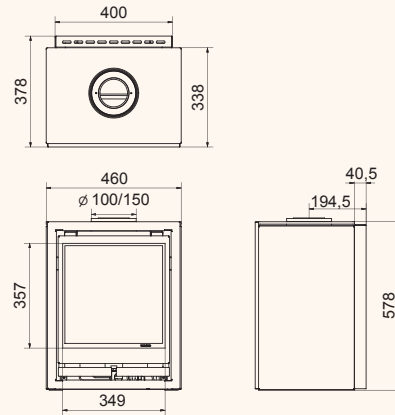

Square 40G Wall