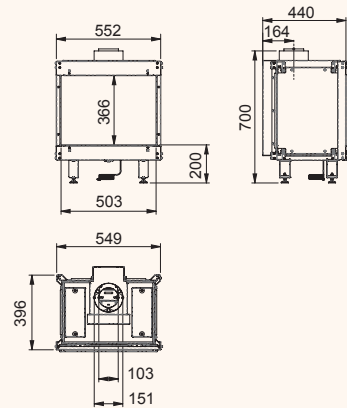

Danta 500 / 800

Danta 500