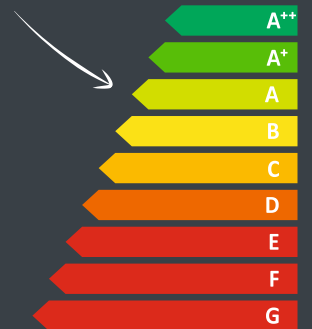

wanders
fires & stoves