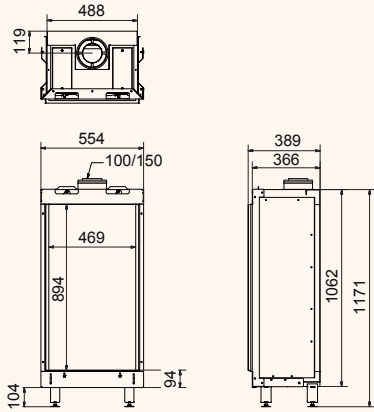

Lenga 500

Lenga 500 A