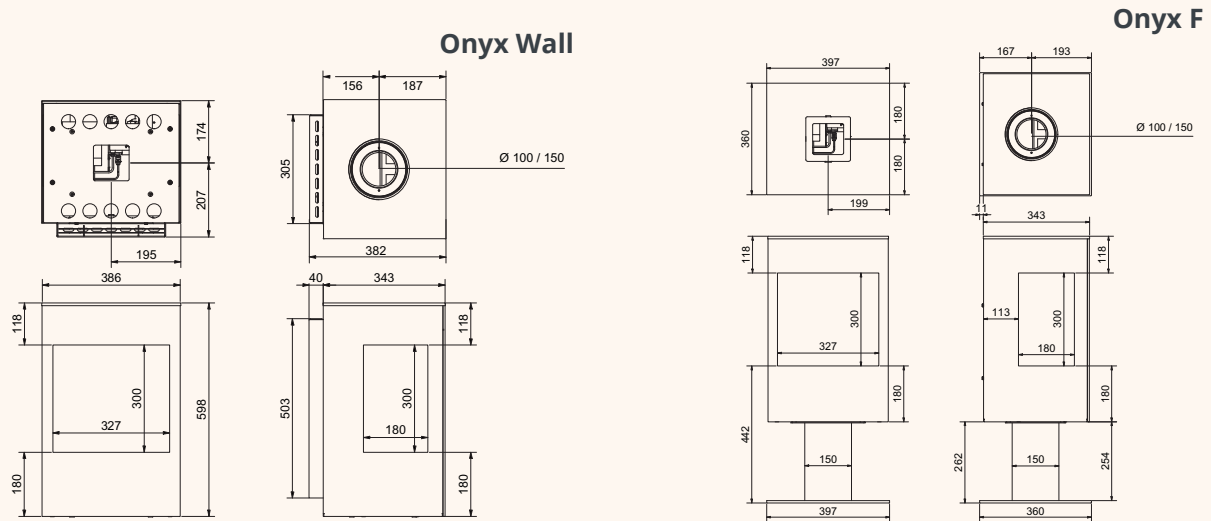

ONYX Wall / F / Base / Original