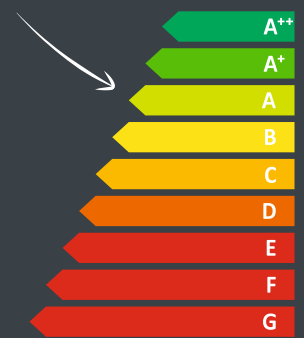

wanders
fires & stoves