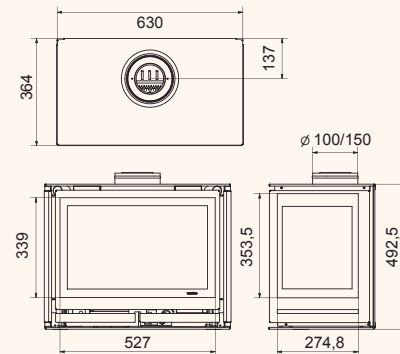

Square 60G trilateral