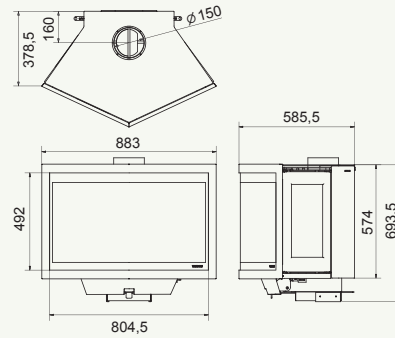

Black Pearl / Black Diamond

Black Pearl

Black Diamond