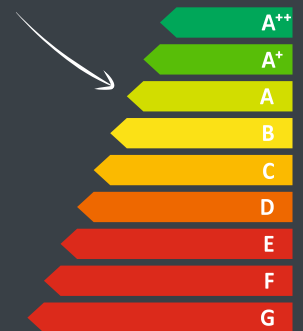

Danta 1100 ABE

Danta 1100: Black | In: 11,7 kW

ECO

Danta 1400: Black | In: 14,0 kW

ECO

Danta 1100 → A++
 → A+
 Danta 1400 → A
 → B
 → C
 → D
 → E
 → F
 → G

wanders
fires & stoves

Balsa

Balsa 75

Balsa 100

Balsa Wall

Balsa Wall

Balsa 100

Balsa 75 T

Balsa 75 / 100

Black | In: 6,2 kW

Tali F

Tali XL

Tali 3 XL

Tali Vlak

Tali F White

Tali | In: 6,2 kW

- Ø 100/150
- % 91,7
- Smartphone icon
- Flame icon
- Flame icon
- Flame icon
- Lock icon
- Wi-Fi icon
- Thermometer icon
- Flame icon

wanders
fires & stoves

Black | 6,0 kW

- Ø 100/150
- % 91,8
- Smart control
- Flameless
- Lock
- Wi-Fi
- Flameless
- Control

ECO

Energy efficiency scale from A++ to G. An arrow points to the A+ level.

wanders
fires & stoves

Square 40G