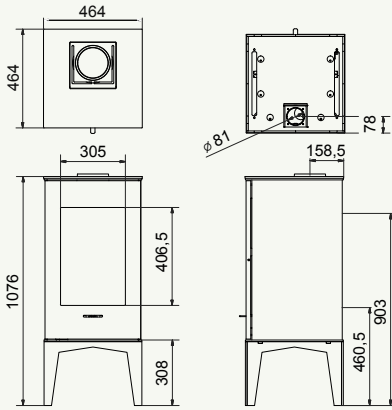

Elm

Elm original