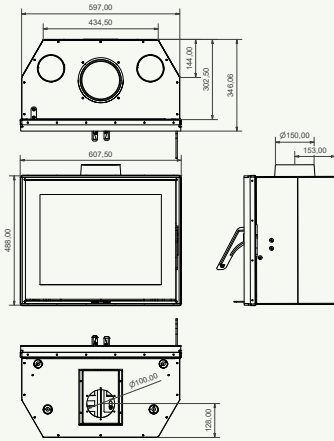

WAN 2075 front

WAN 2060 front

WAN 2075 front

WAN 2060 with 4-sided frame

Door handle WAN

WAN 2060 front: Black | 5-7 kW

WAN 2068 front: Black | 8-10 kW

WAN 2075 front: Black | 7-9 kW