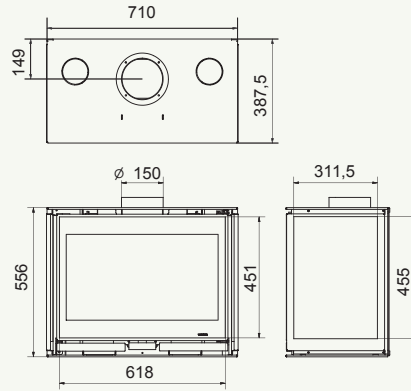

S60 corner: Black | 5-7 kW

S75 corner: Black | 8-10 kW

wanders
fires & stoves

Square 60 / 68 trilateral

Square 60 trilateral

Square 68 trilateral

Square 60 trilateral

Square 60 trilateral Black | 5-7 kW