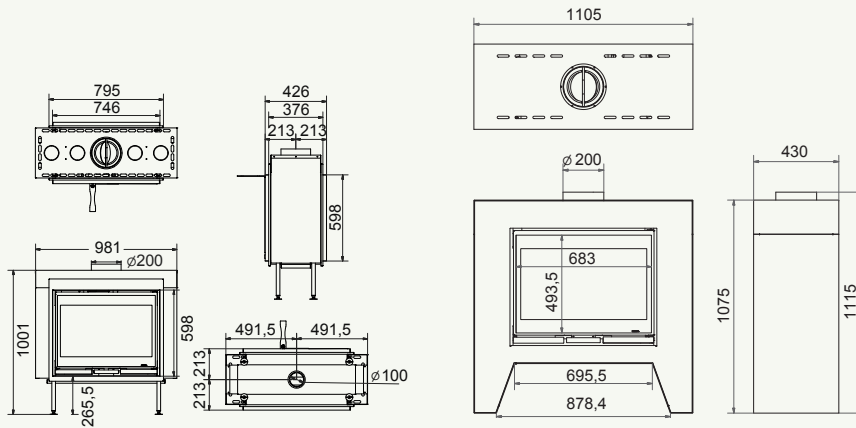

Square 68 trilateral Black | 7-9 kW

wanders
fires & stoves

Square 75 tunnel / Jules

Square 75 tunnel

Jules

Square 75 tunnel

Jules

Square 75 tunnel: Black | 10-12 kW