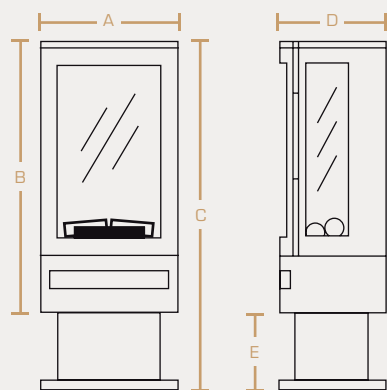

MAATSCHETSEN NEW FOREST

NEW FOREST SQUARE 650

NEW FOREST 870

NEW FOREST 1200

NEW FOREST I600

A	1576mm	F	300mm
B	311mm	G	55.5mm
C	1600mm	H	67mm
D	563mm	I	83.5mm
E	424mm		

NEW FOREST I900

A	1900mm	F	298mm
B	310mm	G	55mm
C	1925mm	H	66mm
D	563mm	I	83mm
E	424mm		

NEW FOREST 2400

A	2352mm	F	300mm
B	311mm	G	55.5mm
C	2375mm	H	67mm
D	563mm	I	83.5mm
E	424mm		

MAATSCHETSEN VRIJSTAANDE HAARDEN

BRAMSHAW

A	400mm
B	788mm
C	1013mm
D	312mm
E	225mm
F	310mm

ASHURST

A	420mm
B	951mm