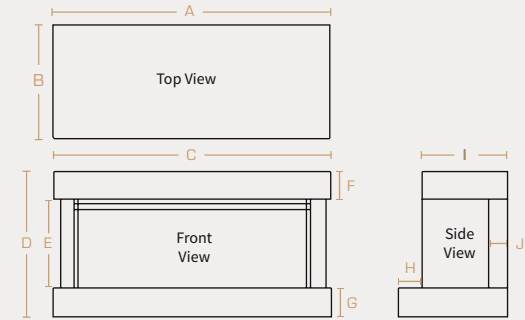

AFVOERPIJP

MAATSCHETSEN MEUBELS

BROCKENHURST 870

A	1400mm	F	100mm
B	404mm	G	105mm
C	1020mm	H	87mm
D	536mm	I	317.5mm
E	331mm	J	72.5mm

BROCKENHURST 1200

A	1730mm	F	100mm
B	404mm	G	105mm
C	1350mm	H	87mm
D	630.5mm	I	317.5mm
E	425.5mm	J	72.5mm

BROCKENHURST 1600

A	2130mm	F	100mm
B	404mm	G	105mm
C	1750mm	H	87mm
D	630.5mm	I	317.5mm
E	425.5mm	J	72.5mm

WINCHESTER 870

A	1200mm	F	140mm
B	404mm	G	140mm
C	1200mm	H	87mm
D	611mm	I	317.5mm
E	331mm	J	72.5mm

WINCHESTER 1200

A	1530mm	F	140mm
B	404mm	G	140mm
C	1530mm	H	87mm
D	705mm	I	317.5mm
E	425mm	J	72.5mm

WINCHESTER 1600

A	1930mm	F	140mm
B	404mm	G	140mm
C	1930mm	H	87mm
D	705mm	I	317.5mm
E	425mm	J	72.5mm

HOLBURY 870

A	845mm	G	845mm
B	1050mm	H	292.5mm
C	322.5mm	I	30mm
D	509mm	J1	24mm
E	797mm	J2	35mm
F	309mm		

HOLBURY 1200

A	1178mm	G	1175mm
B	1840mm	H	292.5mm
C	322.5mm	I	30mm
D	628mm	J1	24mm
E	1127mm	J2	35mm
F	403mm		