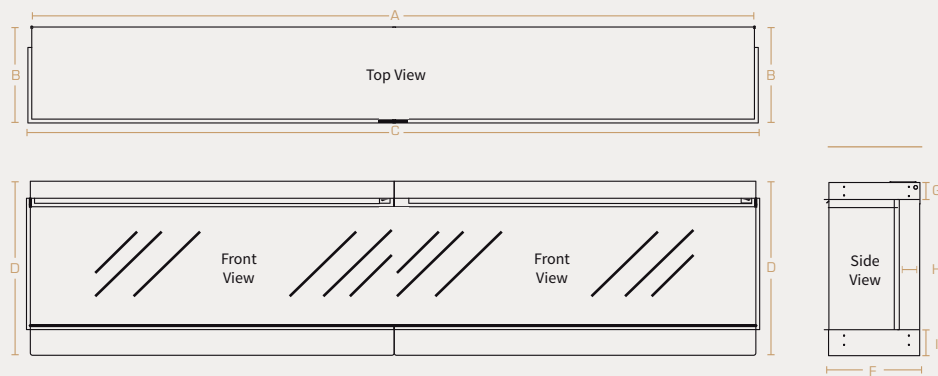

MAATSCHETSEN NEW FOREST

NEW FOREST SQUARE 650

NEW FOREST 870

NEW FOREST 1200

NEW FOREST I600

A	1576mm	F	300mm
B	311mm	G	55.5mm
C	1600mm	H	67mm
D	563mm	I	83.5mm
E	424mm		

NEW FOREST I900

A	1900mm	F	298mm
B	310mm	G	55mm
C	1925mm	H	66mm
D	563mm	I	83mm
E	424mm		

NEW FOREST 2400

A	2352mm	F	300mm
B	311mm	G	55.5mm
C	2375mm	H	67mm
D	563mm	I	83.5mm
E	424mm		

MAATSCHETSEN VRIJSTAANDE HAARDEN

BRAMSHAW

A	400mm
B	788mm
C	1013mm
D	312mm
E	225mm
F	310mm

ASHURST

A	420mm
B	951mm

AFVOERPIJP

MAATSCHETSEN MEUBELS

BROCKENHURST 870

A	1400mm	F	100mm
B	404mm	G	105mm
C	1020mm	H	87mm
D	536mm	I	317.5mm
E	331mm	J	72.5mm

BROCKENHURST 1200

A	1730mm	F	100mm
B	404mm	G	105mm
C	1350mm	H	87mm
D	630.5mm	I	317.5mm
E	425.5mm	J	72.5mm