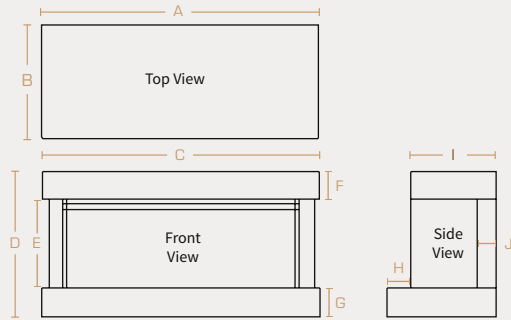

NEW FOREST 2400

A	2352mm	F	300mm
B	311mm	G	55.5mm
C	2375mm	H	67mm
D	563mm	I	83.5mm
E	424mm		

MAATSCHETSEN VRIJSTAANDE HAARDEN

BRAMSHAW

A	400mm
B	788mm
C	1013mm
D	312mm
E	225mm
F	310mm

ASHURST

A	420mm
B	951mm

AFVOERPIJP

MAATSCHETSEN MEUBELS

BROCKENHURST 870

A	1400mm	F	100mm
B	404mm	G	105mm
C	1020mm	H	87mm
D	536mm	I	317.5mm
E	331mm	J	72.5mm

BROCKENHURST 1200

A	1730mm	F	100mm
B	404mm	G	105mm
C	1350mm	H	87mm
D	630.5mm	I	317.5mm
E	425.5mm	J	72.5mm

BROCKENHURST 1600

A	2130mm	F	100mm
B	404mm	G	105mm
C	1750mm	H	87mm
D	630.5mm	I	317.5mm
E	425.5mm	J	72.5mm

WINCHESTER 870

A	1200mm	F	140mm
B	404mm	G	140mm
C	1200mm	H	87mm
D	611mm	I	317.5mm
E	331mm	J	72.5mm

WINCHESTER 1200

A	1530mm	F	140mm
B	404mm	G	140mm
C	1530mm	H	87mm
D	705mm	I	317.5mm
E	425mm	J	72.5mm

WINCHESTER 1600

A	1930mm	F	140mm
B	404mm	G	140mm
C	1930mm	H	87mm
D	705mm	I	317.5mm
E	425mm	J	72.5mm

HOLBURY 870