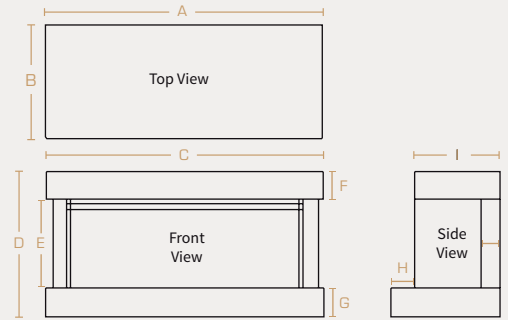

AFVOERPIJP

MAATSCHETSEN MEUBELS

BROCKENHURST 870

A	1400mm	F	100mm
B	404mm	G	105mm
C	1020mm	H	87mm
D	536mm	I	317.5mm
E	331mm	J	72.5mm

BROCKENHURST 1200

A	1730mm	F	100mm
B	404mm	G	105mm
C	1350mm	H	87mm
D	630.5mm	I	317.5mm
E	425.5mm	J	72.5mm

BROCKENHURST 1600

A	2130mm	F	100mm
B	404mm	G	105mm
C	1750mm	H	87mm
D	630.5mm	I	317.5mm
E	425.5mm	J	72.5mm

WINCHESTER 870

A	1200mm	F	140mm
B	404mm	G	140mm
C	1200mm	H	87mm
D	611mm	I	317.5mm
E	331mm	J	72.5mm

WINCHESTER 1200

A	1530mm	F	140mm
B	404mm	G	140mm
C	1530mm	H	87mm
D	705mm	I	317.5mm
E	425mm	J	72.5mm

WINCHESTER 1600

A	1930mm	F	140mm
B	404mm	G	140mm
C	1930mm	H	87mm
D	705mm	I	317.5mm
E	425mm	J	72.5mm

HOLBURY 870

A	845mm	G	845mm
B	1050mm	H	292.5mm
C	322.5mm	I	30mm
D	509mm	J1	24mm
E	797mm	J2	35mm
F	309mm		

HOLBURY 1200

A	1178mm	G	1175mm
B	1840mm	H	292.5mm
C	322.5mm	I	30mm
D	628mm	J1	24mm
E	1127mm	J2	35mm
F	403mm		