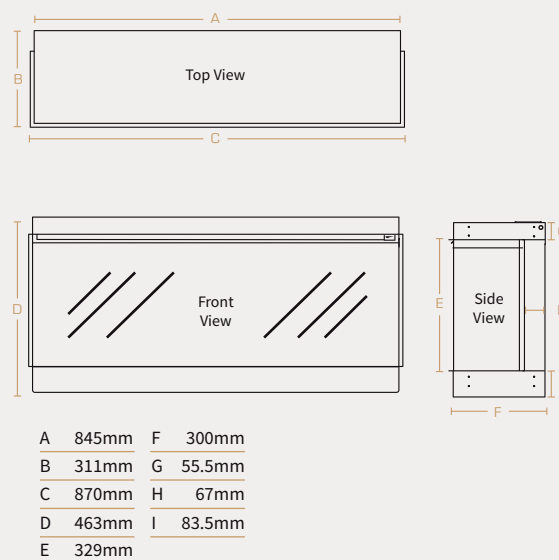

MAATSCHETSEN NEW FOREST

NEW FOREST SQUARE 650

NEW FOREST 870

NEW FOREST 1200

NEW FOREST I600

A	1576mm	F	300mm
B	311mm	G	55.5mm
C	1600mm	H	67mm
D	563mm	I	83.5mm
E	424mm		

NEW FOREST I900

A	1900mm	F	298mm
B	310mm	G	55mm
C	1925mm	H	66mm
D	563mm	I	83mm
E	424mm		

NEW FOREST 2400

A	2352mm	F	300mm
B	311mm	G	55.5mm
C	2375mm	H	67mm
D	563mm	I	83.5mm
E	424mm		

MAATSCHETSEN VRIJSTAANDE HAARDEN

BRAMSHAW

A	400mm
B	788mm
C	1013mm
D	312mm
E	225mm
F	310mm

ASHURST

A	420mm
B	951mm

AFVOERPIJP

MAATSCHETSEN MEUBELS

BROCKENHURST 870

A	1400mm	F	100mm
B	404mm	G	105mm
C	1020mm	H	87mm
D	536mm	I	317.5mm
E	331mm	J	72.5mm

BROCKENHURST 1200

A	1730mm	F	100mm
B	404mm	G	105mm
C	1350mm	H	87mm
D	630.5mm	I	317.5mm
E	425.5mm	J	72.5mm

A	845mm	G	845mm
B	1050mm	H	292.5mm
C	322.5mm	I	30mm
D	509mm	J1	24mm
E	797mm	J2	35mm
F	309mm		

HOLBURY 1200

A	1178mm	G	1175mm
B	1840mm	H	292.5mm
C	322.5mm	I	30mm
D	628mm	J1	24mm
E	1127mm	J2	35mm
F	403mm		