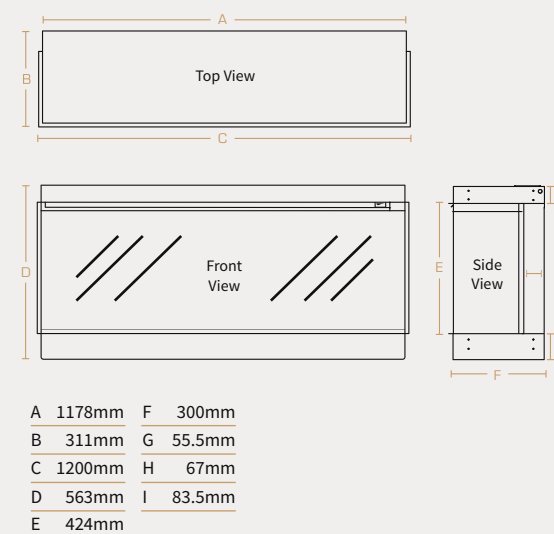

MAATSCHETSEN NEW FOREST

NEW FOREST SQUARE 650

NEW FOREST 870

NEW FOREST 1200

NEW FOREST I600

A	1576mm	F	300mm
B	311mm	G	55.5mm
C	1600mm	H	67mm
D	563mm	I	83.5mm
E	424mm		

NEW FOREST I900

A	1900mm	F	298mm
B	310mm	G	55mm
C	1925mm	H	66mm
D	563mm	I	83mm
E	424mm		

NEW FOREST 2400

A	2352mm	F	300mm
B	311mm	G	55.5mm
C	2375mm	H	67mm
D	563mm	I	83.5mm
E	424mm		

MAATSCHETSEN VRIJSTAANDE HAARDEN

BRAMSHAW

A	400mm
B	788mm
C	1013mm
D	312mm
E	225mm
F	310mm

ASHURST

A	420mm
B	951mm

AFVOERPIJP

MAATSCHETSEN MEUBELS

BROCKENHURST 870

A	1400mm	F	100mm
B	404mm	G	105mm
C	1020mm	H	87mm
D	536mm	I	317.5mm
E	331mm	J	72.5mm

BROCKENHURST 1200

A	1730mm	F	100mm
B	404mm	G	105mm
C	1350mm	H	87mm
D	630.5mm	I	317.5mm
E	425.5mm	J	72.5mm

A	845mm	G	845mm
B	1050mm	H	292.5mm
C	322.5mm	I	30mm
D	509mm	J1	24mm
E	797mm	J2	35mm
F	309mm		

HOLBURY 1200

A	1178mm	G	1175mm
B	1840mm	H	292.5mm
C	322.5mm	I	30mm
D	628mm	J1	24mm
E	1127mm	J2	35mm
F	403mm		