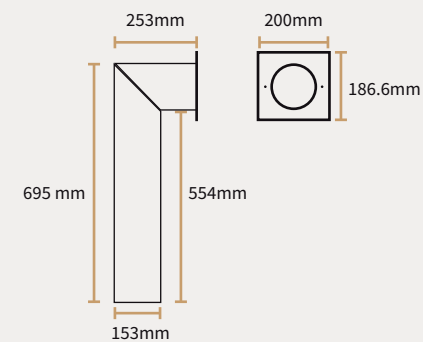

MAATSCHETSEN NEW FOREST

NEW FOREST SQUARE 650

NEW FOREST 870

NEW FOREST 1200

NEW FOREST I600

A	1576mm	F	300mm
B	311mm	G	55.5mm
C	1600mm	H	67mm
D	563mm	I	83.5mm
E	424mm		

NEW FOREST I900

A	1900mm	F	298mm
B	310mm	G	55mm
C	1925mm	H	66mm
D	563mm	I	83mm
E	424mm		

NEW FOREST 2400

A	2352mm	F	300mm
B	311mm	G	55.5mm
C	2375mm	H	67mm
D	563mm	I	83.5mm
E	424mm		

MAATSCHETSEN VRIJSTAANDE HAARDEN

BRAMSHAW

A	400mm
B	788mm
C	1013mm
D	312mm
E	225mm
F	310mm

ASHURST

A	420mm
B	951mm

AFVOERPIJP

MAATSCHETSEN MEUBELS

BROCKENHURST 870

A	1400mm	F	100mm
B	404mm	G	105mm
C	1020mm	H	87mm
D	536mm	I	317.5mm
E	331mm	J	72.5mm

BROCKENHURST 1200

A	1730mm	F	100mm
B	404mm	G	105mm
C	1350mm	H	87mm
D	630.5mm	I	317.5mm
E	425.5mm	J	72.5mm

WINCHESTER 1200

A	1530mm	F	140mm
B	404mm	G	140mm
C	1530mm	H	87mm
D	705mm	I	317.5mm
E	425mm	J	72.5mm

WINCHESTER 1600

A	1930mm	F	140mm
B	404mm	G	140mm
C	1930mm	H	87mm
D	705mm	I	317.5mm
E	425mm	J	72.5mm

HOLBURY 870