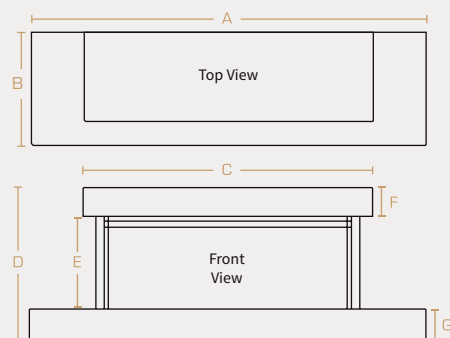

NEW FOREST 2400

A	2352mm	F	300mm
B	311mm	G	55.5mm
C	2375mm	H	67mm
D	563mm	I	83.5mm
E	424mm		

MAATSCHETSEN VRIJSTAANDE HAARDEN

BRAMSHAW

A	400mm
B	788mm
C	1013mm
D	312mm
E	225mm
F	310mm

ASHURST

A	420mm
B	951mm

AFVOERPIJP

MAATSCHETSEN MEUBELS

BROCKENHURST 870

A	1400mm	F	100mm
B	404mm	G	105mm
C	1020mm	H	87mm
D	536mm	I	317.5mm
E	331mm	J	72.5mm

BROCKENHURST 1200

A	1730mm	F	100mm
B	404mm	G	105mm
C	1350mm	H	87mm
D	630.5mm	I	317.5mm
E	425.5mm	J	72.5mm

BROCKENHURST 1600

A	2130mm	F	100mm
B	404mm	G	105mm
C	1750mm	H	87mm
D	630.5mm	I	317.5mm
E	425.5mm	J	72.5mm

WINCHESTER 870

A	1200mm	F	140mm
B	404mm	G	140mm
C	1200mm	H	87mm
D	611mm	I	317.5mm
E	331mm	J	72.5mm

WINCHESTER 1200

A	1530mm	F	140mm
B	404mm	G	140mm
C	1530mm	H	87mm
D	705mm	I	317.5mm
E	425mm	J	72.5mm

WINCHESTER 1600

A	1930mm	F	140mm
B	404mm	G	140mm
C	1930mm	H	87mm
D	705mm	I	317.5mm
E	425mm	J	72.5mm

HOLBURY 870