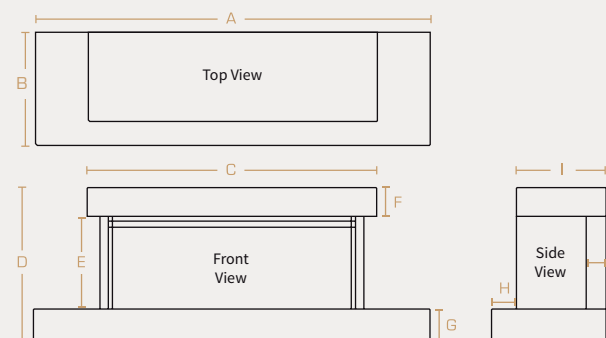

NEW FOREST 2400

A	2352mm	F	300mm
B	311mm	G	55.5mm
C	2375mm	H	67mm
D	563mm	I	83.5mm
E	424mm		

MAATSCHETSEN VRIJSTAANDE HAARDEN

BRAMSHAW

A	400mm
B	788mm
C	1013mm
D	312mm
E	225mm
F	310mm

ASHURST

A	420mm
B	951mm

AFVOERPIJP

MAATSCHETSEN MEUBELS

BROCKENHURST 870

A	1400mm	F	100mm
B	404mm	G	105mm
C	1020mm	H	87mm
D	536mm	I	317.5mm
E	331mm	J	72.5mm

BROCKENHURST 1200

A	1730mm	F	100mm
B	404mm	G	105mm
C	1350mm	H	87mm
D	630.5mm	I	317.5mm
E	425.5mm	J	72.5mm

BROCKENHURST 1600

A	2130mm	F	100mm
B	404mm	G	105mm
C	1750mm	H	87mm
D	630.5mm	I	317.5mm
E	425.5mm	J	72.5mm

WINCHESTER 870

A	1200mm	F	140mm
B	404mm	G	140mm
C	1200mm	H	87mm
D	611mm	I	317.5mm
E	331mm	J	72.5mm

WINCHESTER 1200

A	1530mm	F	140mm
B	404mm	G	140mm
C	1530mm	H	87mm
D	705mm	I	317.5mm
E	425mm	J	72.5mm

WINCHESTER 1600

A	1930mm	F	140mm
B	404mm	G	140mm
C	1930mm	H	87mm
D	705mm	I	317.5mm
E	425mm	J	72.5mm

HOLBURY 870