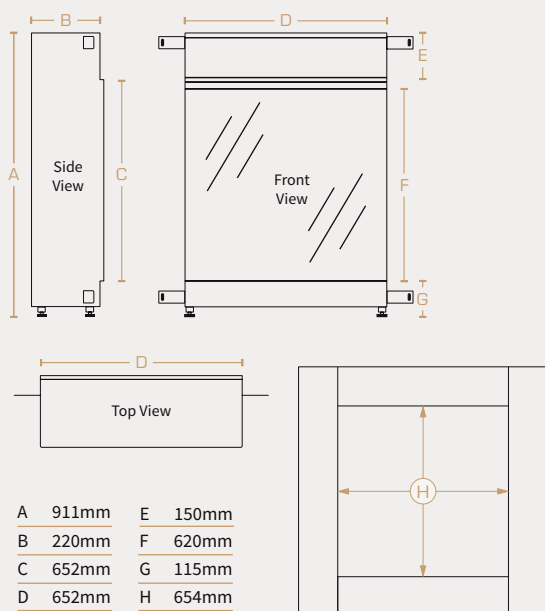

MAATSCHETSEN NEW FOREST

NEW FOREST SQUARE 650

NEW FOREST 870

NEW FOREST 1200

NEW FOREST I600

A	1576mm	F	300mm
B	311mm	G	55.5mm
C	1600mm	H	67mm
D	563mm	I	83.5mm
E	424mm		

NEW FOREST I900

A	1900mm	F	298mm
B	310mm	G	55mm
C	1925mm	H	66mm
D	563mm	I	83mm
E	424mm		

NEW FOREST 2400

A	2352mm	F	300mm
B	311mm	G	55.5mm
C	2375mm	H	67mm
D	563mm	I	83.5mm
E	424mm		

MAATSCHETSEN VRIJSTAANDE HAARDEN

BRAMSHAW

A	400mm
B	788mm
C	1013mm
D	312mm
E	225mm
F	310mm

ASHURST

A	420mm
B	951mm

AFVOERPIJP

MAATSCHETSEN MEUBELS

BROCKENHURST 870

A	1400mm	F	100mm
B	404mm	G	105mm
C	1020mm	H	87mm
D	536mm	I	317.5mm
E	331mm	J	72.5mm

BROCKENHURST 1200

A	1730mm	F	100mm
B	404mm	G	105mm
C	1350mm	H	87mm
D	630.5mm	I	317.5mm
E	425.5mm	J	72.5mm

A	845mm	G	845mm
B	1050mm	H	292.5mm
C	322.5mm	I	30mm
D	509mm	J1	24mm
E	797mm	J2	35mm
F	309mm		

HOLBURY 1200

A	1178mm	G	1175mm
B	1840mm	H	292.5mm
C	322.5mm	I	30mm
D	628mm	J1	24mm
E	1127mm	J2	35mm
F	403mm		