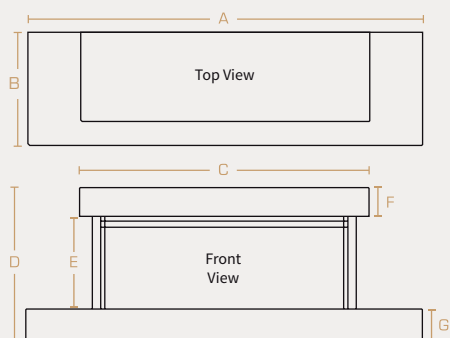

NEW FOREST 2400

A	2352mm	F	300mm
B	311mm	G	55.5mm
C	2375mm	H	67mm
D	563mm	I	83.5mm
E	424mm		

MAATSCHETSEN VRIJSTAANDE HAARDEN

BRAMSHAW

A	400mm
B	788mm
C	1013mm
D	312mm
E	225mm
F	310mm

ASHURST

A	420mm
B	951mm

AFVOERPIJP

MAATSCHETSEN MEUBELS

BROCKENHURST 870

A	1400mm	F	100mm
B	404mm	G	105mm
C	1020mm	H	87mm
D	536mm	I	317.5mm
E	331mm	J	72.5mm

BROCKENHURST 1200

A	1730mm	F	100mm
B	404mm	G	105mm
C	1350mm	H	87mm
D	630.5mm	I	317.5mm
E	425.5mm	J	72.5mm

WINCHESTER 1200

A	1530mm	F	140mm
B	404mm	G	140mm
C	1530mm	H	87mm
D	705mm	I	317.5mm
E	425mm	J	72.5mm

WINCHESTER 1600

A	1930mm	F	140mm
B	404mm	G	140mm
C	1930mm	H	87mm
D	705mm	I	317.5mm
E	425mm	J	72.5mm

HOLBURY 870

A	845mm	G	845mm
B	1050mm	H	292.5mm
C	322.5mm	I	30mm
D	509mm	J1	24mm
E	797mm	J2	35mm
F	309mm		

HOLBURY 1200

A	1178mm	G	1175mm
B	1840mm	H	292.5mm
C	322.5mm	I	30mm
D	628mm	J1	24mm
E	1127mm	J2	35mm
F	403mm		