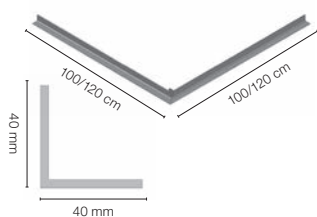

Divers

Draagstructuur ECKA

Art. Nr.	Omschrijving	Tarief
H1000592	Draagstructuur ECKA 100/100	184 €
H1000611	Draagstructuur ECKA 120/120	193 €