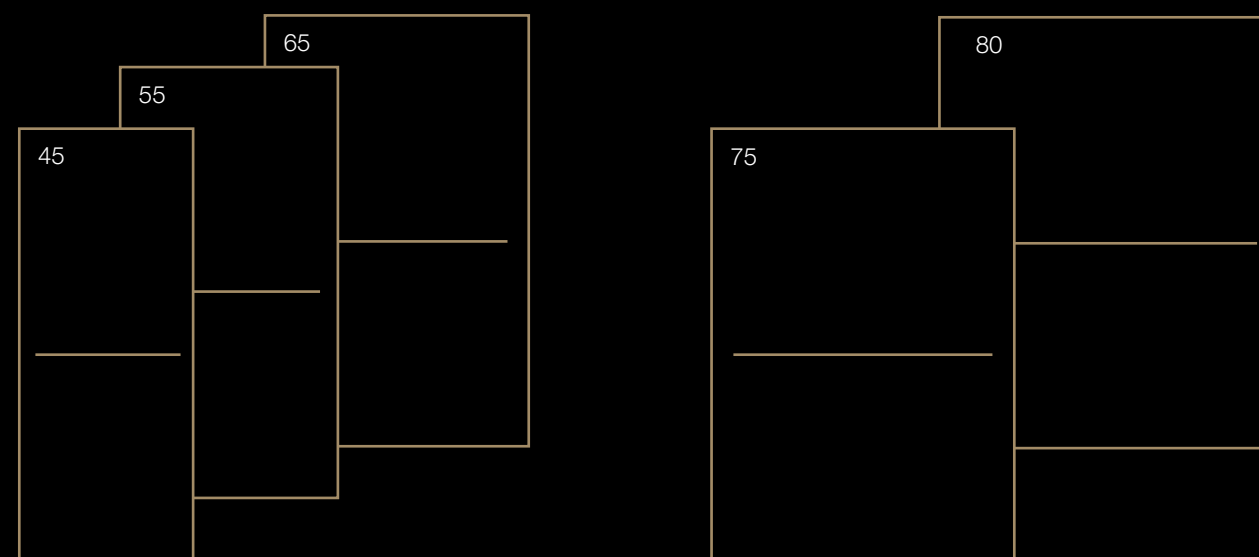

Met opslagmodule.

Avec socle | With storage module | Con vano

■ BOX gas past in elk interieur door de verschillende maten en uitvoeringen. Haal BOX gas in huis en geniet nog jaren van elkaar.

■ BOX gas fits in every interior due to its various sizes and models. BOX gas is a choice for a lifetime.

■ BOX gaz s'adapte à chaque intérieur grâce aux différentes tailles et conceptions. Vous choisissez un BOX gaz pour la vie.

■ BOX gas si adatta a qualsiasi interno grazie alle varie misure e ai vari modelli disponibili. BOX gas è una scelta per la vita.