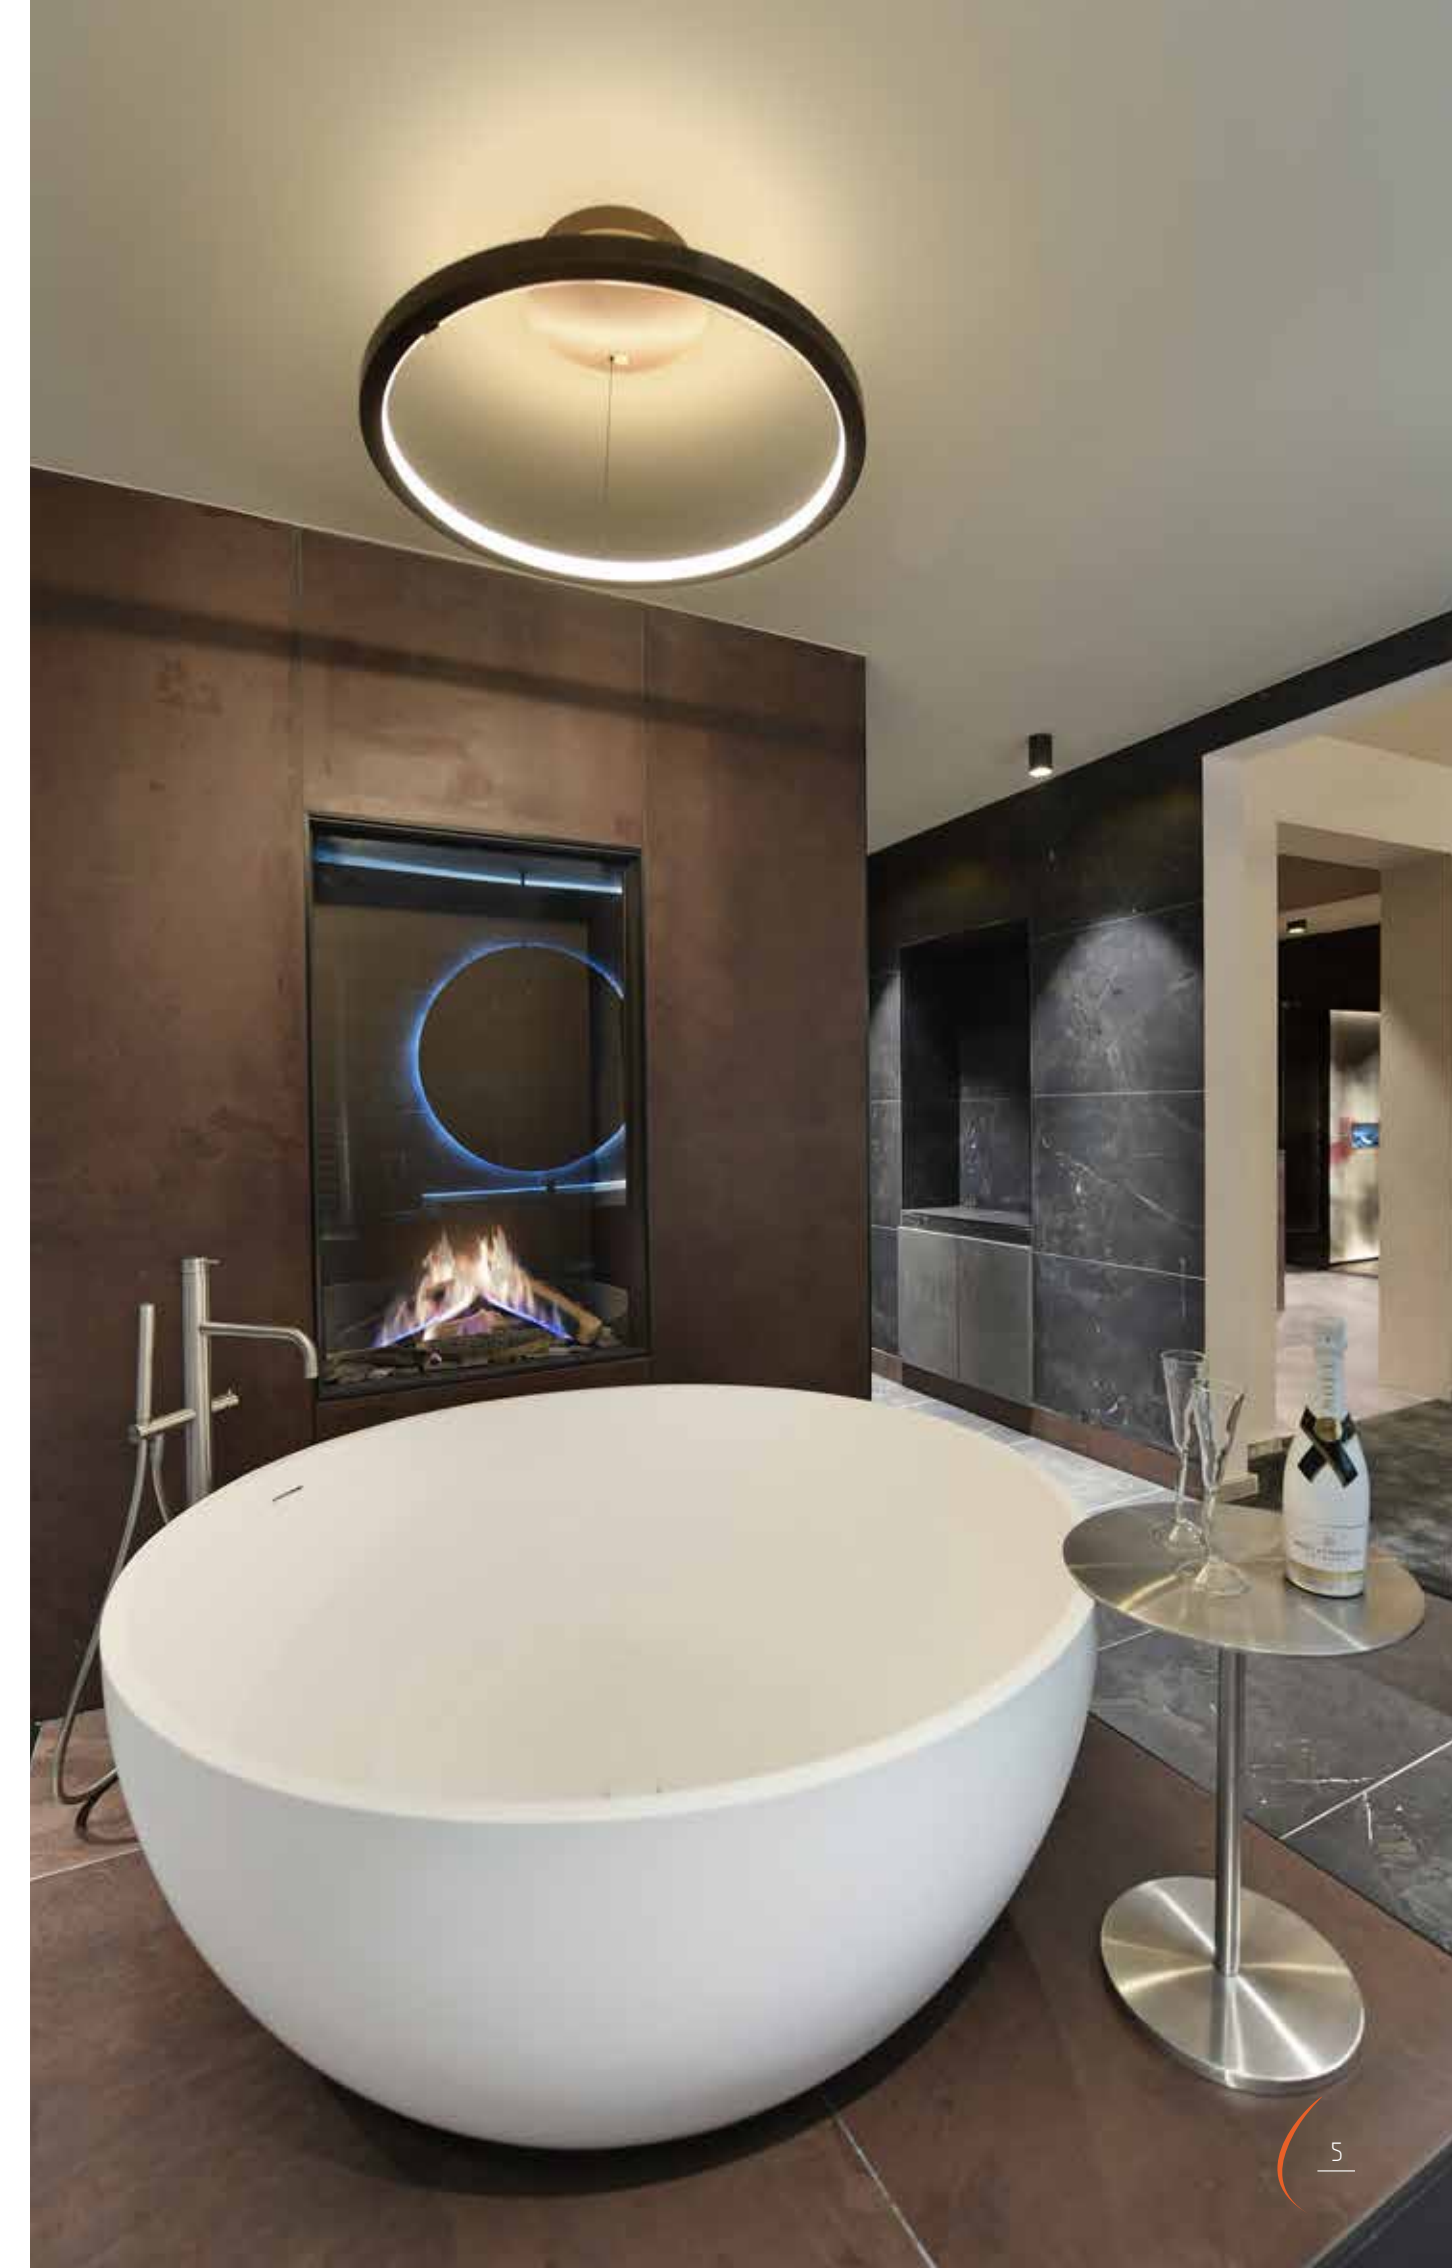

Jan Kempers
Directeur en oprichter